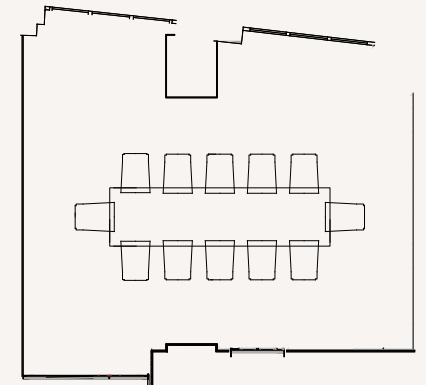

The CAPACITIES

THE COMBINED ROOM - up to 24 people

THE CLEMENT ROOM - 9 people

THE LOMBARD ROOM - 12 people