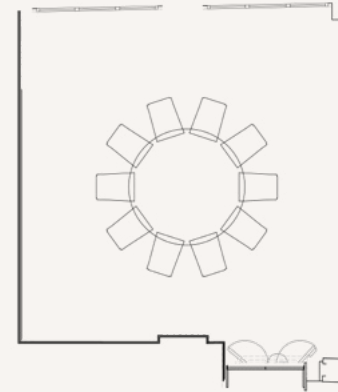

The CAPACITIES

THE COMBINED ROOM - up to 24 people

THE CLEMENT ROOM - 9 people

THE LOMBARD ROOM - 12 people